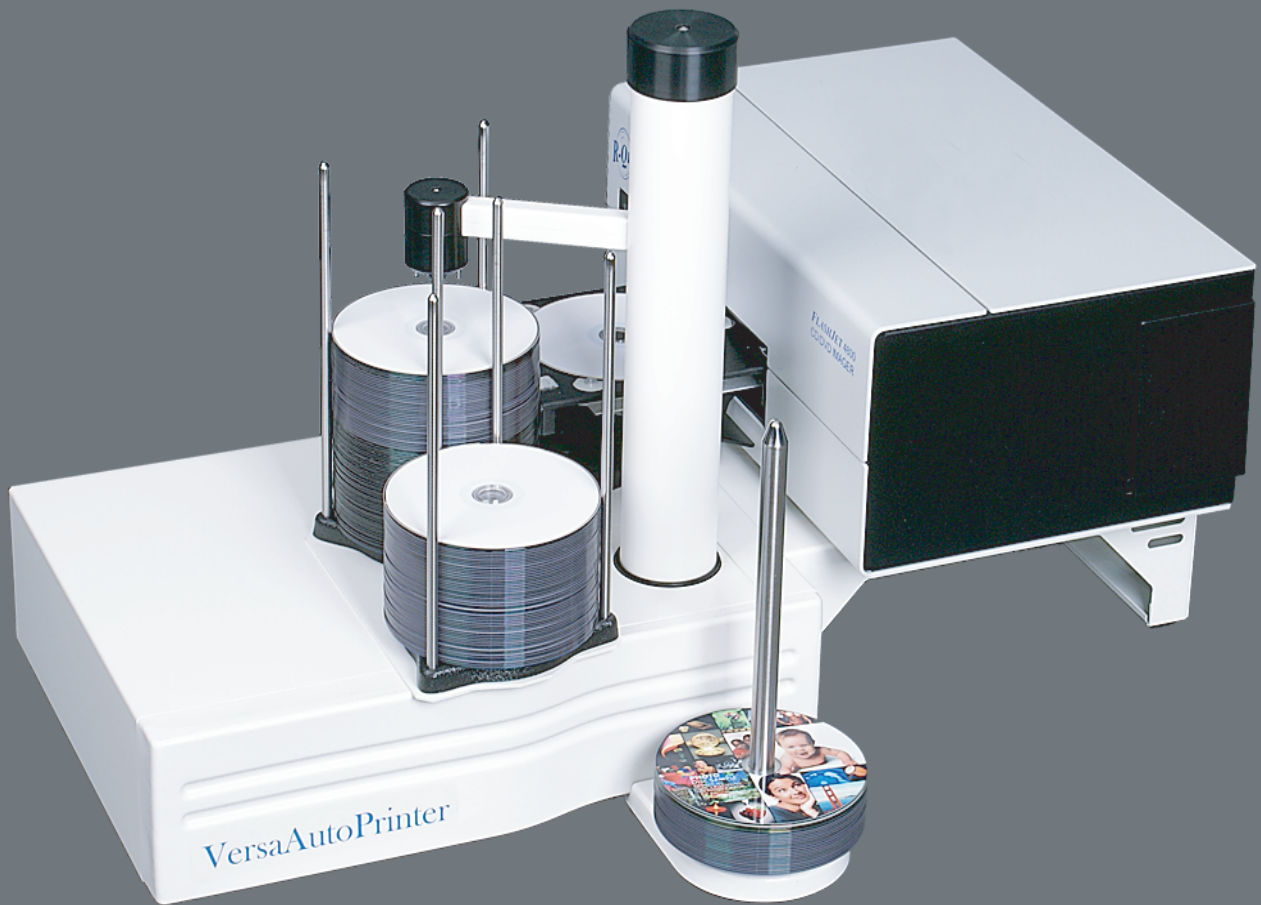

# VERSA AUTOPRINTER

**Automated Printer - Thermal/Inkjet Printer**

**Powerful VersaPrint software**

**1 Windows PC supports 2 Versa Autoprinters**

**300 Pcs Input Capacity**

**Reliable and Field Proven Robotics**

## VersaAUTOPRINTER

Teac P55 thermal printer shown

Flashjet inkjet printer shown

Versatility!  
Fast  
Three printer choices  
Card CD support  
300 disc capacity  
Proven Software

Fast 3 Second Load  
Fast 2 Second Unload  
Inkjet or thermal Printing,  
Powerful Software,  
Dependable

VersaAutoPrinter provides a very affordable automated print only system. The robust Center-Pick autoloading mechanism has provided hundreds of our customers with ease of use and trouble-free operation. The VersaAutoPrinter components are based on industrial design technology that will provide years of trouble-free operation.

The VersaAutoPrinter offers flexibility with your choice of printing technology. The Teac P55 thermal transfer printer offers "off-set/silk screen" quality color printing. For those looking for single color thermal printing, the affordable PowerPro III is available that prints 2000 labels with a single ribbon. The Flashjet inkjet printer provides high quality color output at an attractive price. The recent advances in inkjet printable surfaces offers users a water resistant solution without a large capital investment.