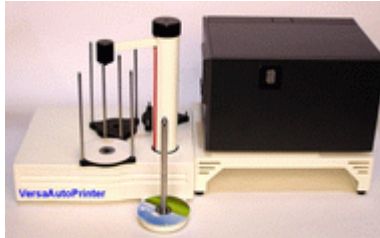

# VERSA AUTOPRINTER

**Automated Printer - Thermal/Inkjet Printer**

**Powerful VersaPrint software**

**1 Windows PC supports 2 Versa Autoprinters**

**300 Pcs Input Capacity**

**Reliable and Field Proven Robotics**

## VersaAUTOPRINTER

Teac P55 thermal printer shown

Flashjet inkjet printer shown

Versatility!  
Fast  
Three printer choices  
Card CD support  
300 disc capacity  
Proven Software

Fast 3 Second Load  
Fast 2 Second Unload  
Inkjet or thermal Printing,  
Powerful Software,  
Dependable